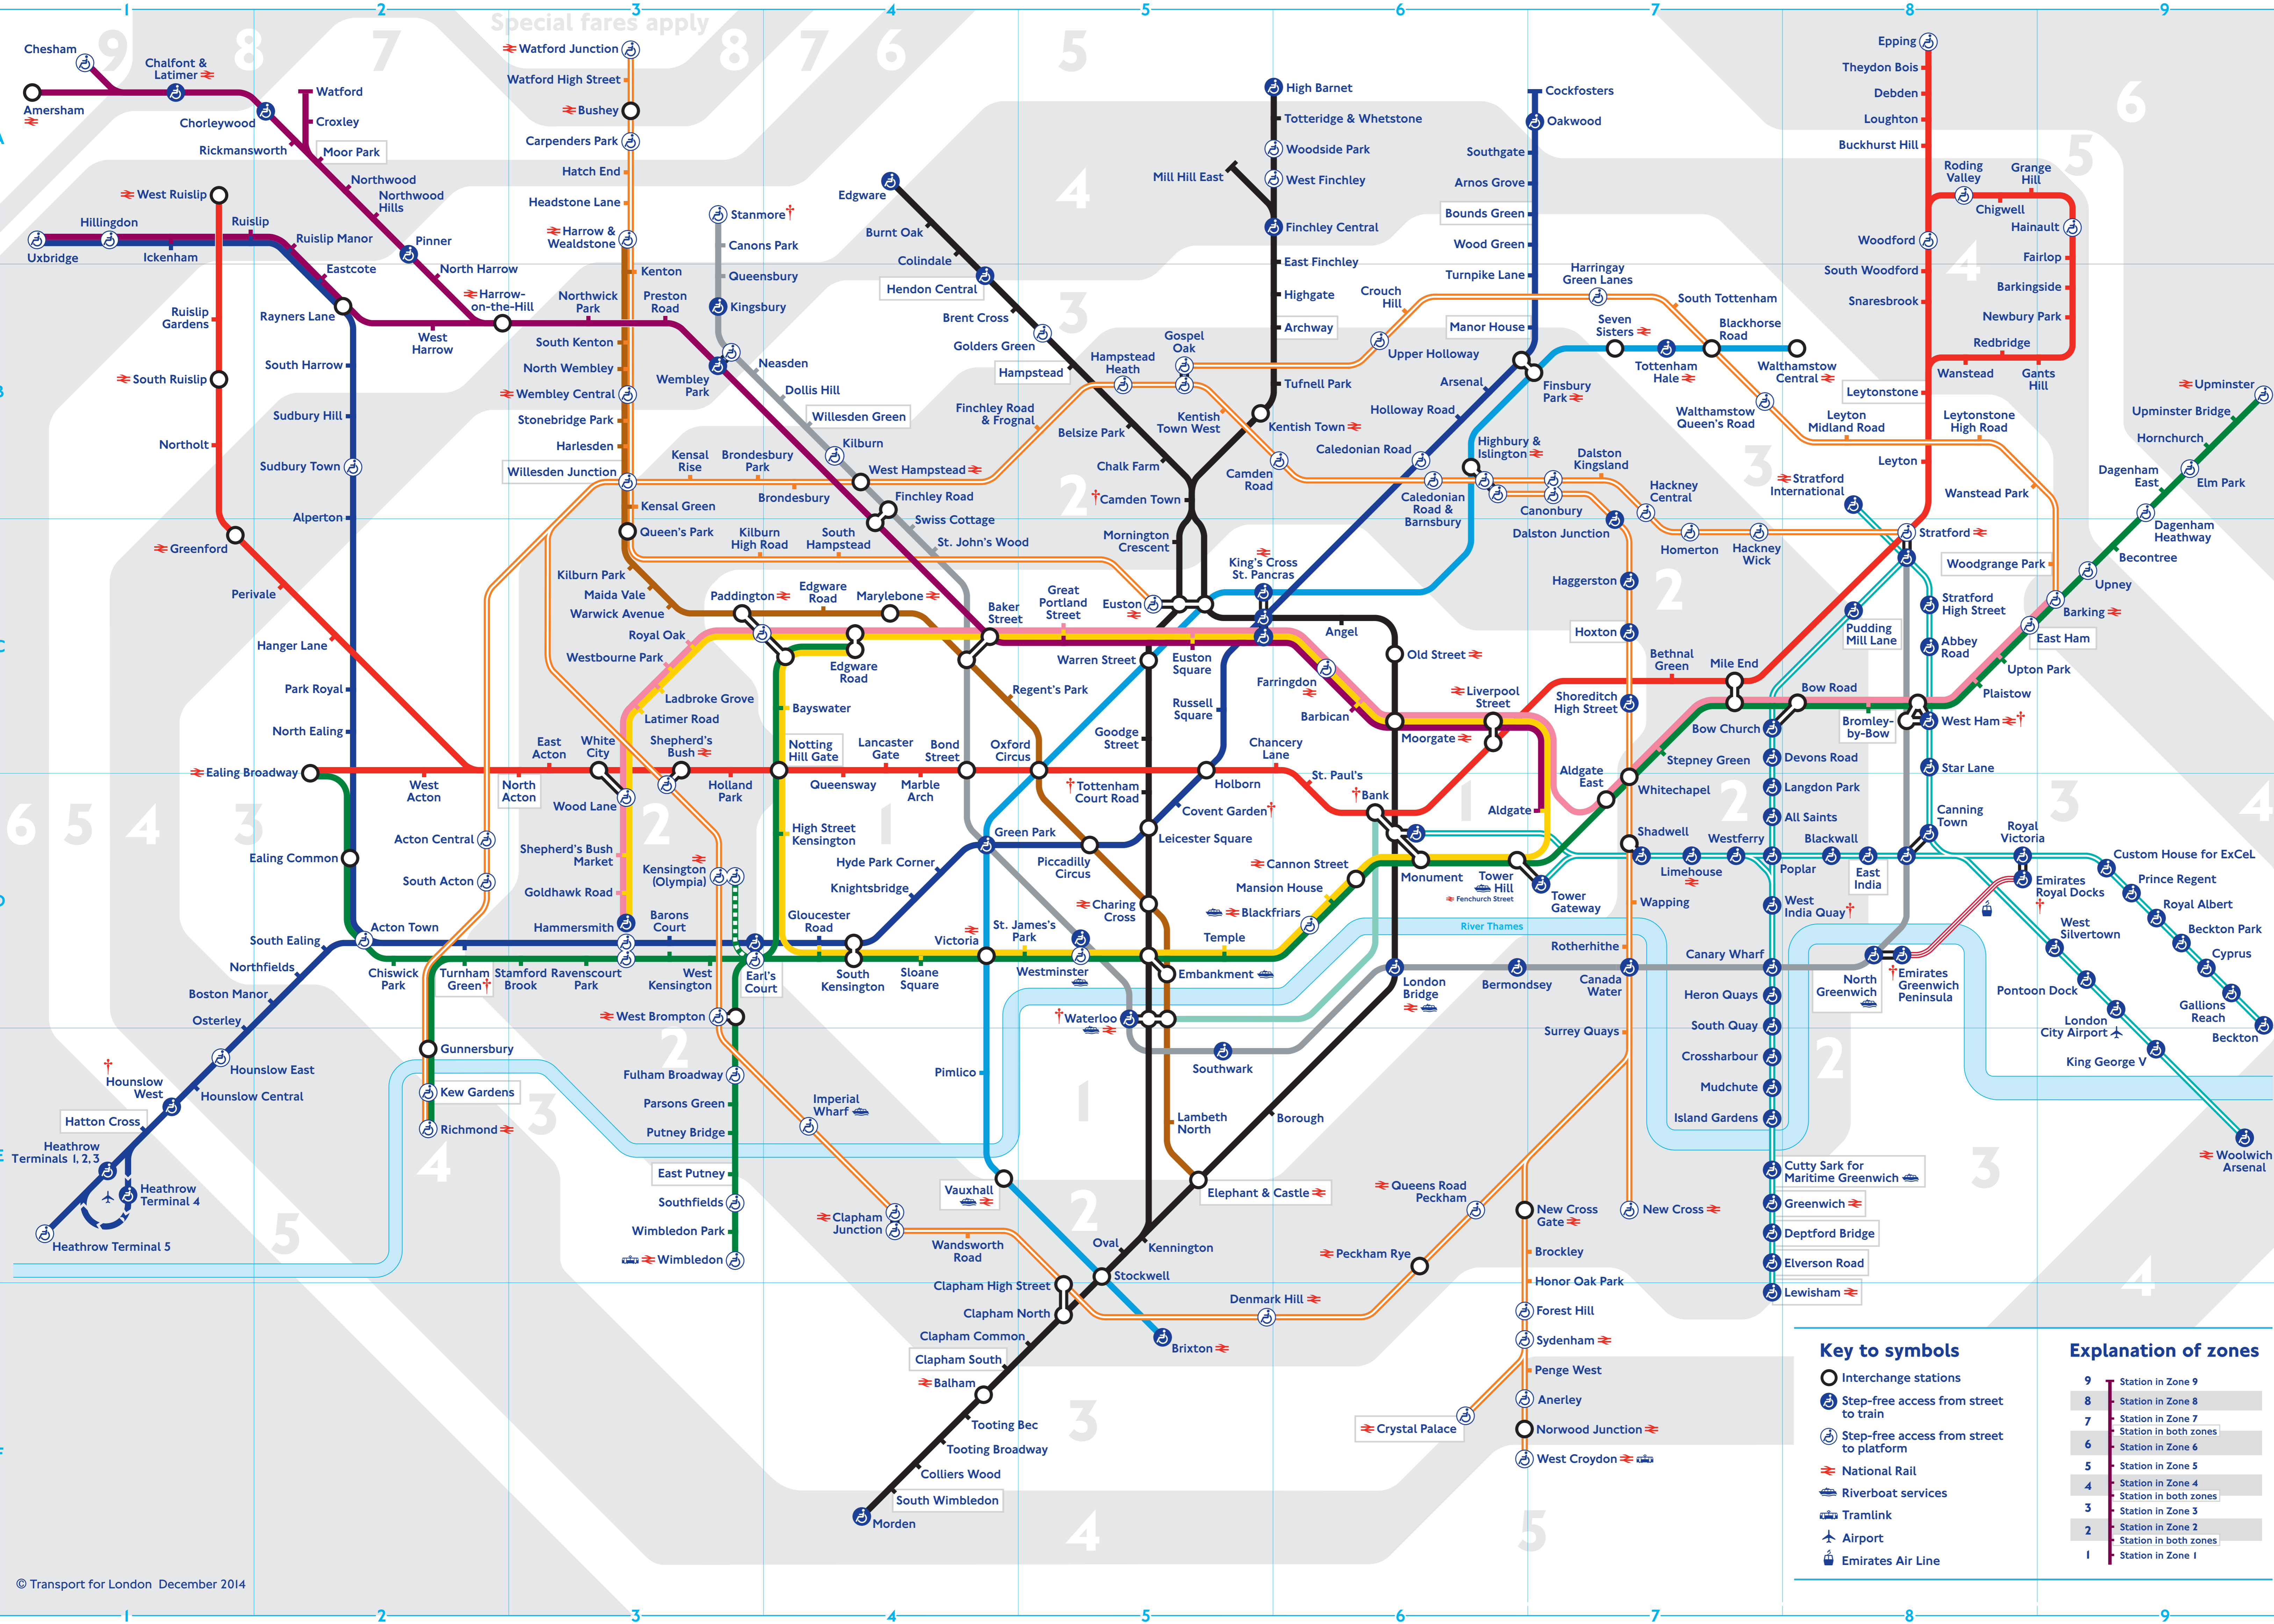

Check before you travel

Bank
Waterloo & City line open between Bank and Waterloo 0621-0030 Mondays to Fridays and 0802-0030 Saturdays. Between Waterloo and Bank 0615-0030 Mondays to Fridays and 0800-0030 Saturdays. Closed Sundays and public holidays.

Camden Town
Sundays 1300-1730 open for interchange and exit only.

Canary Wharf
Step-free interchange between Underground, Canary Wharf DLR and Heron Quays DLR stations at street level.

Covent Garden
Exit only from late February until early November 2015. Also on Saturdays and Sundays westbound trains will not stop. Please use Leicester Square instead.

Emirates Air Line
Emirates Greenwich Peninsula and Emirates Royal Docks
For full information about operating times and fares please visit tfl.gov.uk/emiratesairline

Heron Quays
Step-free interchange between Heron Quays and Canary Wharf Underground station at street level.

Hounslow West
Step-free access for manual wheelchairs only.

Stanmore
Step-free access via a steep ramp.

Tottenham Court Road
Central line trains will not stop at this station from early January until early December 2015.

Turnham Green
Served by Piccadilly line trains until 0650 Mondays to Saturdays, 0745 Sundays and after 2230 every evening. At other times use District line.

Waterloo
Waterloo & City line open between Bank and Waterloo 0621-0030 Mondays to Fridays and 0802-0030 Saturdays. Between Waterloo and Bank 0615-0030 Mondays to Fridays and 0800-0030 Saturdays. Closed Sundays and public holidays.

West Ham
Until late February 2015 step-free access will only be to the DLR and c2c.

West India Quay
Not served by DLR trains from Bank towards Lewisham at certain times.